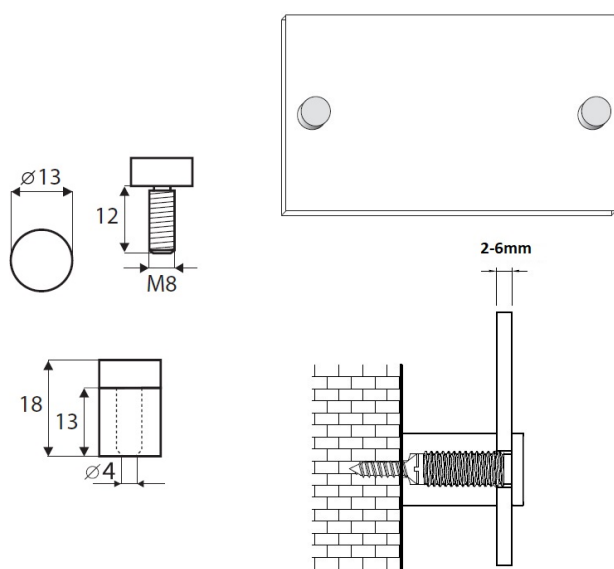

PRODUCT SHEET

Description:

Sign Board Screw $\varnothing 13 \times 13 \text{mm}$, Alu, Red, M8, W/2 Transparent Washers

Item number:

22.11.111-9

Units	Box	Carton	HS Code	Barcode
Pcs.	4	100	8302490099	
				5704866084062